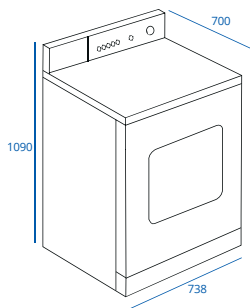

3LEMEDC315FW