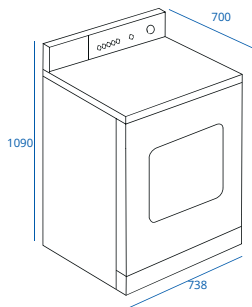

3LMEDC415FW

Maytag 7.0 cu ft Electric Dryer

The New Maytag Electric Dryer, Model 3LMEDC415FW has arrived to further compliment the washing machine line-up produced for 220 volt/ 50 hertz use. This large door opening electric dryer comes with a 7.0 cu.ft Drum Capacity, fitting all your drying needs. With features such as wrinkle guard and air fluff, this dryer does the most amount of work, while keeping your clothes in tact.

Commercial Dryer

Maximum load capacity 15kg
4 drying temperatures: low, medium, high, air fluff
Auto dry system
Timed drying upto 70 minutes
Cold air drying upto 30 minutes
5 automatic drying programmes
2 programme options
Rotary electromechanical controls
Maximum power consumption: 4600w

External Dimensions

- ↑ H 1090 mm
- W 738 mm
- ↗ D 700 mm