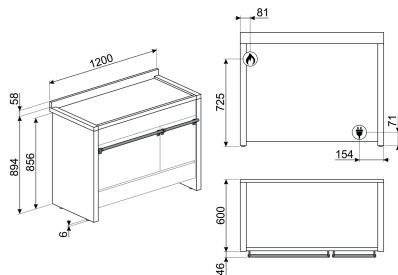

### Cooker with Gas Hob 120x60 cm

Colour: Stainless steel  
Finishing: Satin  
Aesthetics: Classica  
Design: Professional  
Serie: Opera  
Material: Stainless steel  
Door: With 2 horizontal strips  
Command panel finish: Finger friendly stainless steel  
Hob colour: Stainless steel  
Handle: Smeg Classic  
Controls colour: Stainless steel  
Upstand: Yes  
Display: Touch  
Type of pan stands: Cast Iron  
Glass type: Eclipse  
Handle Colour: Brushed stainless steel  
Control knobs: Smeg Classic  
No. of controls: 11  
Storage compartment: Drawer  
Sliding compartment: Yes

### External Dimensions

- ① H 900 mm
- ② W 1200 mm
- ③ D 600 mm