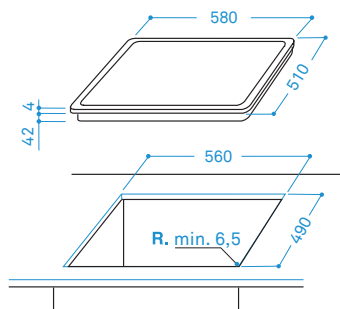

### 60 cm vitroceraamic hob

4 zones

Touch control

Crystal cut glass

Separate residual heat indicator

---

### External Dimensions

↑ H 510 mm

→ W 580 mm