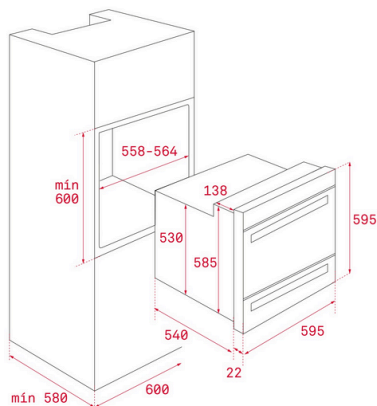

AVAND HL 45.15