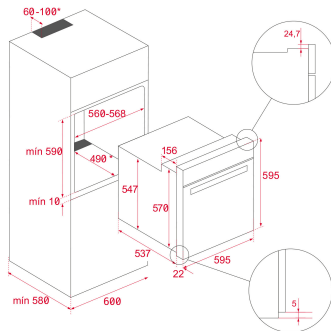

Chrome supports with 5 cooking levels

Removable triple glazed door

SoftClose system

Children safety lock

Manual quick preheating

Anti-tip deep tray

Capacity (gross/net): 71 / 70 litres

External Dimension

- ↑ H 595 mm
- W 595 mm
- ↗ D 537+22 mm