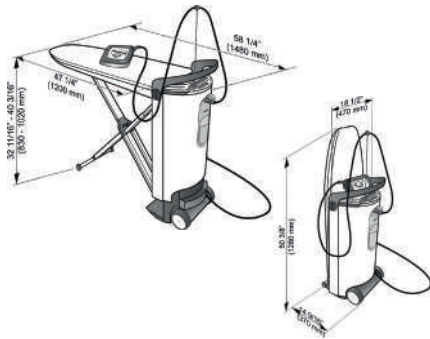

Miele

B 3847 D

Steam ironing system with display and steamer for perfect ironing results and convenience.

- Miele honeycomb soleplate
- 4.0 bar steam pressure
- 1-2 lift system
- Active ironing board
- Convenient smoothing of hanging garments
- 100g/min Steam quantity
- Vertical steam
- Steam burst
- Continuous steam
- Active ironing board (inflation and suction)
- 2-stage fan
- Non-stick soleplate
- 1.25L removable water container volume
- Permanently refillable water container
- Multi-layer ironing
- Castors gentle on the floor
- Fan safety switch-on/switch-off
- CoolDown function
- AutoOff function

External Dimensions

- ↑ H 870 mm
- W 470 mm
- ⊙ D 1480 mm