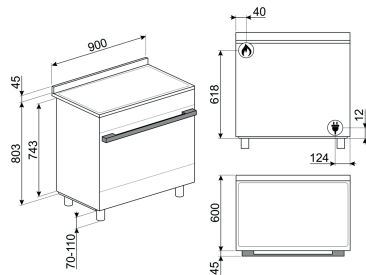

Handle Colour: Brushed stainless steel

Control knobs: Smeg Portofino

No. of controls: 8

Feet: Black

Storage compartment: Door

External Dimensions

① H 900 mm

② W 900 mm

③ D 600 mm