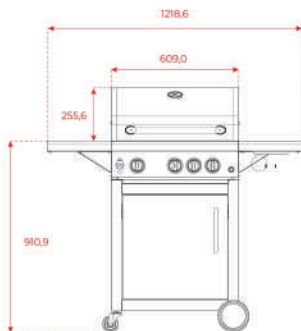

## TOTAL Gourmet BBQ 3100 G

### Gas barbecue with 3 main burners and an auxiliary lateral burner

Gas barbecue  
Stainless Steel structure and black covering  
Grill surface 58,3 x 40,8 cm  
3 burners, 3,22 kW  
Additional lateral burner, 3,51 kW  
Ultra fast ignition  
Temperature indicator on lid  
2 cast iron grills with anti-stick coating  
Fat collection tray  
Lateral support  
Built-in bottle opener  
Wheels with safety lock  
Max nominal power: 13.19 kW  
Type of gas: LPG

### External Dimensions

- ① H 1165 mm
- ② W 1218 mm
- ③ D 589 mm