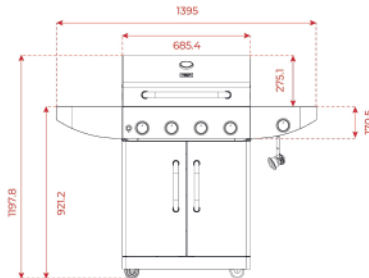

MAESTRO Gourmet BBQ 4100 G

Gas barbecue with 4 main burners and an auxiliary lateral burner

Gas barbecue
Stainless Steel structure
Grill surface 65,5 x 44,5 cm
4 burners, 3,22 kW
Additional lateral burner, 3,51 kW
Ultra fast ignition
Temperature indicator on lid
2 cast iron grids with anti-stick coating
Fat collection tray
Lateral support
Built-in bottle opener
Wheels with safety lock
Max nominal power: 16.41 kW
Type of gas: LPG

External Dimensions

- ① H 1197 mm
- ② W 1395 mm
- ③ D 576 mm