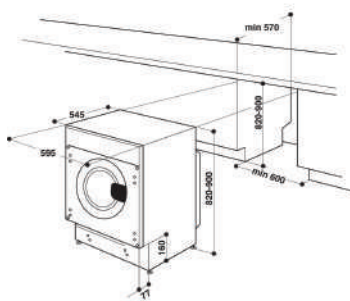

### Integrated washer dryer

Washing capacity : 7 kg  
Drying capacity : 5 kg  
16 washing programmes  
12 drying programmes  
Maximum spin speed : 1200 rpm  
Electronic control panel  
Electronic washing management  
Automatic water regulation  
Delay timer 1-24h  
Balance control system  
Foam control system  
30 cm wide porthole  
Reversible door  
Function buttons for : on/off, delayed programming, extra rinse, spinning exclusion and easy ironing

### External Dimensions

- 820/900 mm
- 596 mm
- 545 mm