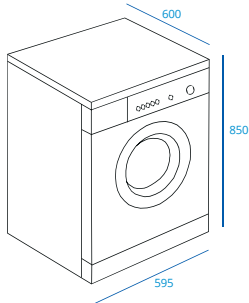

BWE 101484X WSSS EU

Front Loaded Washing Machine

Capacity super 10 kg
1400 RPM
Energy class A+++
User interface Led
Number of Programs 16
Innex porthole
Push & Wash
Stain
Anti-stain option
Water Balance +
Fast forward
Rapid cycle
Self-cleaning cycle
Anti-odour cycle
Dark fabric cycle

External Dimensions

- ↑ 850 mm
- 595 mm
- ↗ 600 mm

**THE FASTEST
IN THE MARKET.
NOT ONLY CONTAINS,
BUT MEASURES AS WELL**

If your garments are slightly dirty, why waste time? Just select Rapid cycle, the fastest in the market. With the Rapid Cycle, you can choose to refresh garments in just 9 minutes, or wash using a 30 or 60 minute cycle. You can get the desired results you want in no time. The inner detergent dispenser drawer is designed to avoid over-dosage of detergent by measuring the exact quantity of liquid and powder detergents required.