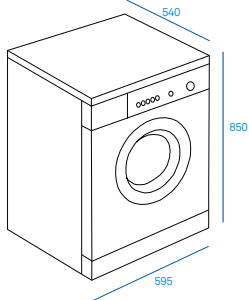

BWE 71253X WSSS EU

Front Loaded Washing Machine

Capacity super 7 kg
1200 RPM
Energy class A+++
User interface Led
Number of Programs 16
Innex porthole
Push & Wash
Stain
Anti-stain option
Fast forward
Rapid cycle
33 liters water consumption
Self-cleaning cycle
Water Balance+
Anti-odour cycle
Dark fabric cycle
1980 watt heating energy

External Dimensions

- ① 850 mm
- ② 595 mm
- ③ 540 mm

EFFICIENT SOLUTIONS THAT MAKE YOUR LIFE EASIER.

For many years, Indesit has been welcomed into people's homes. Our efficient products and solutions have made life easier for our consumers, by reading and understanding their needs. That's why our household appliances are able to bring comfort and convenience to your daily life for a long time to come.