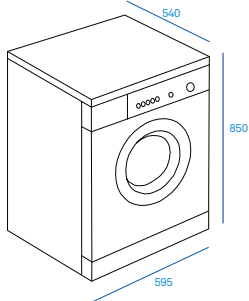

BWE 81284X WSSS EU

Front Loaded Washing Machine

Capacity super 8 kg
1200 RPM
Energy class A+++
User interface Led
Number of Programs 16
Innex porthole
Push & Wash
Stain
Anti-stain option
Fast forward
Rapid cycle
Self-cleaning cycle
Water Balance+
Anti-odour cycle
Dark fabric cycle

External Dimensions

- ① 850 mm
- ➔ 595 mm
- ② 540 mm

WATER BALANCE+ ONLY USE WATER THAT IS ESSENTIAL, AND NOT A DROP MORE.

Indesit understands that water is precious. Therefore, the Innex washing machine optimises the consumption of water throughout the entire washing process, from the first phase till the end of the rinse. Thanks to the intelligent Water Balance+ Technology, sophisticated sensors are utilized to ensure that the amount of water used is only what is essential and necessary. Saving water of course means also Saving the energy needed to heat it up.