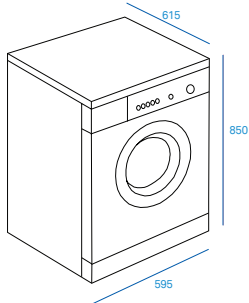

BWE 91284X WSSS EU

Front Loaded Washing Machine

Capacity super 9 kg
1200 RPM
Energy class A+++
Inverter motor
User interface big digit
Number of Programs 16
Innex porthole
Push & Wash
Stain
Anti-stain option
Fast forward
Rapid cycle
Self-cleaning cycle
Water Balance+
Anti-odour cycle
Dark fabric cycle

External Dimensions

- ① 850 mm
- ② 595 mm
- ③ 615 mm

ANTI-STAIN OPTION. FOR STUBBORN DIRT

This is the ideal option* for those who often need to wash extremely dirty clothes. Just select the type of stain you have to wash, to automatically set up the most appropriate washing parameters to remove it: