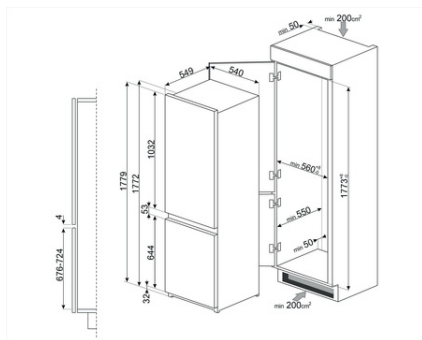

### Built-in refrigerator Bottom Mount

No. of adjustable shelves: 4  
Number of fruit and vegetables drawers: 2  
Type of crisper/vegetable drawers cover: Standard  
Type of adjustable shelves: Glass  
Crisper Cover: Yes  
Type of crisper/vegetable drawers cover: Glass  
Internal light in fridge: Yes  
Type of internal light (fridge): LED  
No. of door shelves with transparent cover: 1  
Number of adjustable door shelves: 2  
Annual energy consumption: 272 kWh/a  
Total net volume: 268 l  
Volumes of the frozen compartment(s): 72 l  
Volumes of the chill compartment(s): 196 l  
Temperature Rise Time: 11.50 h  
4 star - Freezing capacity: 3.9 Kg/24h  
Climate class: SN, N, ST, T  
Airborne acoustical noise emissions: 35 dB(A) re 1pW

### External Dimensions

- ① H 1780 mm
- ② W 560 mm
- ③ D 560 mm