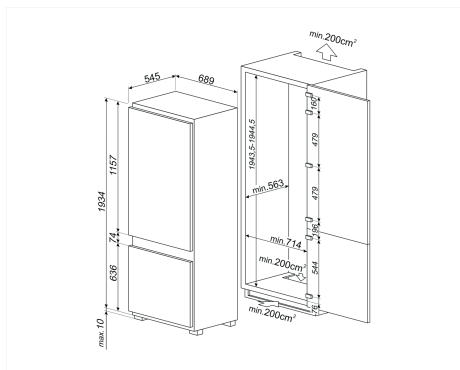

### Built-in refrigerator Bottom Mount

No. of adjustable shelves: 3  
Number of fruit and vegetables drawers: 1  
Type of crisper/vegetable drawers cover: Standard  
Type of adjustable shelves: Glass  
Crisper Cover: Yes  
Type of crisper/vegetable drawers cover: Glass  
Internal light in fridge: Yes  
Type of internal light (fridge): LED  
No. of door shelves with transparent cover: 1  
Number of adjustable door shelves: 5  
Annual energy consumption: 240kWh/a  
Total net volume: 400l  
Volumes of the frozen compartment(s): 100l  
Volumes of the chill compartment(s): 300l  
Temperature Rise Time: 11 h  
4 star - Freezing capacity: 4.6 Kg/24h  
Climate class: SN, N, ST, T  
Airborne acoustical noise emissions: 35 dB(A) re 1pW

### External Dimensions

- ① H 1940 mm
- ② W 690 mm
- ③ D 550 mm