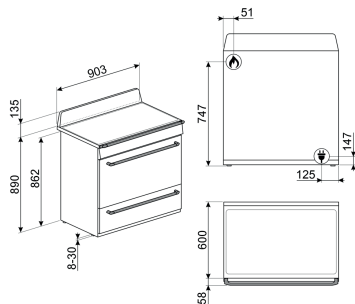

Classica Aesthetic C9GMX9-1

Cooker with Gas Hob 90x60 cm

Colour: Stainless steel
Finishing: Satin
Aesthetics: Classica
Design: Square design
Serie: Sinfonia
Material: Stainless steel
Door: With 2 horizontal strips
Command panel finish: Finger friendly stainless steel
Hob colour: Stainless steel
Handle: Smeg Classic
Controls colour: Stainless steel
Upstand: Yes
Display: Touch
Type of pan stands: Cast Iron
Glass type: Eclipse
Handle Colour: Brushed stainless steel
Control knobs: Smeg Classic
No. of controls: 8
Feet: Silver
Storage compartment: Push pull

External Dimensions

- ① H 900 mm
- ② W 900 mm
- ③ D 600 mm