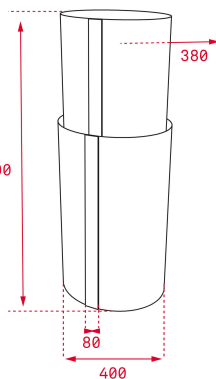

## CC 485 INOX

LED

Stop Delay  
Timer

### Decorative tubular island hood with touch control and EcoPower motor, 40cm

Decorative tubular island hood

Electronic control with display

3 speeds + 1 intensive

Free Outlet exhaust capacity (m3/h):920

### External Dimension

- ↑ H 900-1200 mm
- W 400 mm
- ↗ D 400 mm