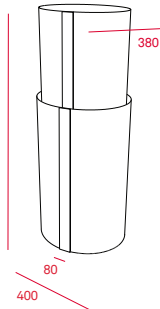

MAESTRO CC 485

min 900
máx 1.200

Tubular island hood

Touch control panel
Conventional aspiration
3 speeds + 1 intensive
Exhaust capacities:
Free Outlet (m³/h) 850
Max. (m³/h) 650
Min. (m³/h) 295
Noise (LwA) Max Speed 56 dB
Noise (LwA) Min Speed 48 dB
Integrated halogen lamps
1 stainless steel filter
Stop delay timer

Color

Stainless steel

External Dimensions

➔ W 400 mm

ENJOY ITS POWER AND DESIGN WITH TEKA HOODS RANGE

Teka's hoods offer a variety of technologically advanced control systems that combine ease of use with astonishing aesthetics. They complement any kitchen and co-ordinate beautifully with hobs and ovens. From functional push-round buttons to electronic panels with digital display or the sleek look of a Touch Control with a digital clock.