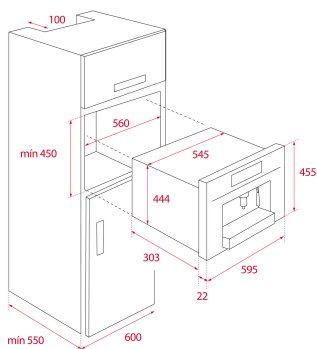

CLC 835 MC BK-SS

Capsules

Ground coffee

TEKA

Urban Colors Edition. Multi-capsule and ground built-in coffee machine with 19 bar pump pressure

Urban Colors Edition
Multi capsule and ground built-in coffee machine
Coffee size regulation
Touch control display with knobs
Capacity: 1 cup
Adjustable height system for different cup sizes
Milk frother and hot water pipe
Availability for ground coffee
3 storage drawers
19 bar pump pressure
1 litre water tank
Descaling function
Capsule adaptors suitable for:
Nespresso®, Lavazza®, Caffitaly®, E.S.E.

External Dimension

- ↑ H 455 mm
- W 595 mm
- ↻ D 330 mm