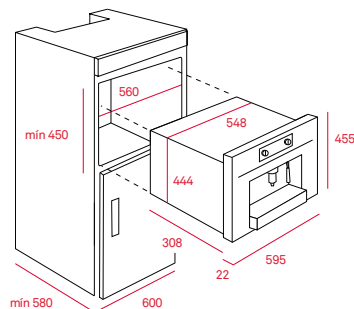

MAESTRO CLC 835 MC

Built-in coffee maker

Multi-capsule coffee machine
Glass panel with Fingerprint-proof Stainless Steel frames

Electronic control with TFT display

Capacity: 1 cup

Adjustable cup support

Retractable pipe for steam and hot water

Water tank: 1 liter

Waste bin

Liquid waste tray

Descaling function

Capacity to regulate:

Quantity of coffee: extra large, large,
medium, small

Coffee temperature

Two side storage compartments

Storage drawer

Accessories included:

5 capsule adaptors (Nespresso®,

Lavazza®, Caffitaly®, E.S.E. pod (Easy Serving

Espresso), Coffee powder.

External Dimensions

① H 455 mm

② W 595 mm

③ D 413 mm