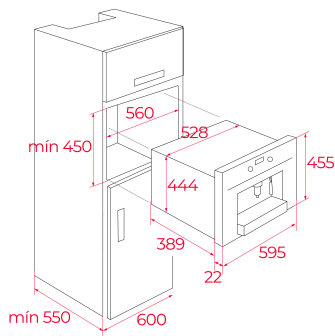

CLC 855 GM BK-SS

Coffee
beans

Ground
coffee