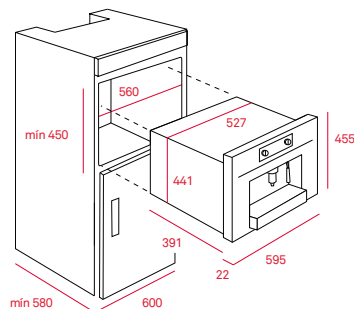

MAESTRO CLC 855 GM

Built-in coffee maker

Capacity : 2 cups
3 functions (coffee, steam and hot water)
30 automatic programs
Electronic control panel
Pump power: 15 bar
Integrated coffee grinder
Grinding coarseness regulator : 13 positions
Coffee beans deposit : 200 grams
Pre-ground coffee deposit
Water tank capacity : 1,8 litres
Self-cleaning function
Automatic decalcifier
Quantity of coffee, temperature and intensity regulation
LED lighting
Telescopic guides

External Dimensions

- ① H 455 mm
- ② W 595 mm
- ③ D 413 mm