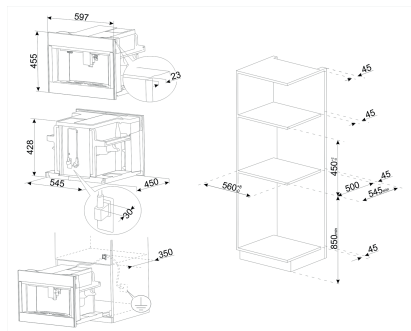

Linea Aesthetic CMS4104N

Automatic built-in espresso coffee machine 45 cm compact

Display: 4,3" TFT colour soft touch
Type of control setting: Touch control
Pump pressure: 15 bar
Water container capacity: 2.40 l
Coffee granule container capacity: 350 g
N° drinks: 13
Pre-heat infuser function: Yes
Coffee function (single): Yes
Coffee function (double): Yes
Separate tank for milk: Yes
Hot water function: for Tea or other drinks: Yes
Ground coffee option: Yes
Adjustable coffee intensity: 5 levels
Variable coffee length: 5 levels
Adjustable cappuccino foam: Yes, 3 levels
Automatic rinsing: At every switch on/off
Programmed automatic switch-on: Yes
Variable coffee temperature: 3 levels
Adjustable coffee grinder: Yes, 13 levels

External Dimensions

- ① H 455 mm
- ② W 595 mm
- ③ D 470 mm