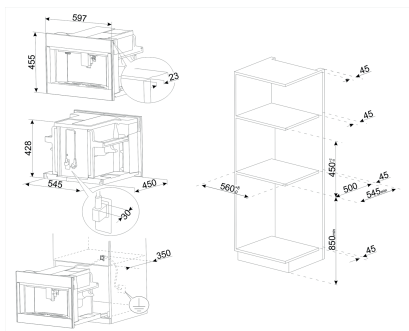

### Automatic built-in espresso coffee machine 45 cm compact

Display: 4,3" TFT colour soft touch  
Type of control setting: Touch control  
No. of controls: 2  
Controls colour: Steel effect  
Pump pressure: 15 bar  
Water container capacity: 2.40 l  
N° drinks: 13  
Pre-heat infuser function: Yes  
Coffee function (single): Yes  
Coffee function (double): Yes  
Ground coffee option: Yes  
Adjustable coffee intensity: 5 levels  
Variable coffee length: 5 levels  
Adjustable cappuccino foam: Yes, 3 levels  
Automatic descaling: Yes  
Automatic rinsing: At every switch on/off  
Programmed automatic switch-on: Yes  
Variable coffee temperature: 3 levels  
Adjustable coffee grinder: Yes, 13 levels

### External Dimensions

- ① H 455 mm
- ② W 595 mm
- ③ D 470 mm