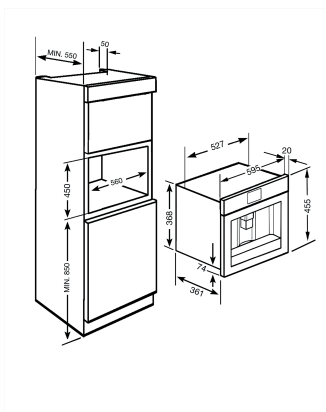

Coloniale Aesthetic CMS8451A

Automatic built-in espresso coffee machine 45 cm compact

Display: White LCD on black background
Type of control setting: Control knobs / buttons
Pump pressure: 15 bar
Water container capacity: 1.80 l
Coffee granule container capacity: 220 g
N° drinks: 4
Pre-heat infuser function: Yes
Coffee function (single): Yes
Coffee function (double): Yes
Separate tank for milk: Yes
Hot water function: for Tea or other drinks: Yes
Ground coffee option: Yes
Adjustable coffee intensity: 5 levels
Variable coffee length: 3 levels
Adjustable cappuccino foam: Yes, 3 levels
Automatic rinsing: At every switch on/off
Programmed automatic switch-on: Yes
Variable coffee temperature: 2 levels
Adjustable coffee grinder: Yes

External Dimensions

- ① H 455 mm
- ② W 595 mm
- ③ D 380 mm