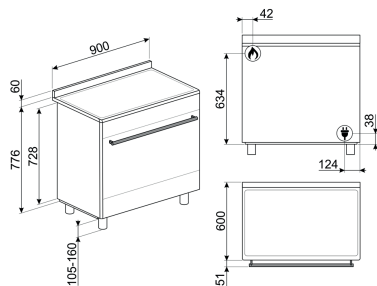

Coloniale Aesthetic CO96GMA9

Cooker with Gas Hob 90x60 cm

Colour: Anthracite
Aesthetics: Coloniale
Design: Standard
Material: Enamelled
Door: Full glass
Command panel finish: Enamelled metal
Hob colour: Anthracite
Handle: Smeg Colonial
Controls colour: Antique brass
Upstand: Yes
Display: Analogic
Type of pan stands: Cast Iron
Glass type: White
Handle Colour: Antique brass
Control knobs: Smeg Colonial
No. of controls: 8
Feet: Black
Storage compartment: Door

External Dimensions

- ① H 836 mm
- ② W 900 mm
- ③ D 651 mm