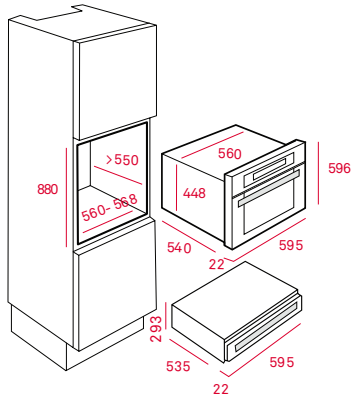

### Plate warmer

Telescopic drawer with anti-sliding material  
Stainless steel finger print proof  
6 place settings  
24 cm. useable height  
Adjustable thermostat from 30 to 70 C  
Max. nominal power: 400 W  
External height: 29 cm

### External Dimensions

- H 293 mm
- W 595 mm
- D 557 mm