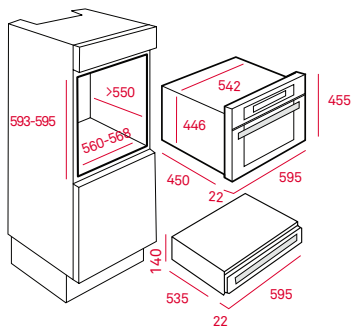

Teplo CPEL 15

Plate warmer

Fingerprint proof stainless steel
Push-pull opening system
Telescopic drawer with anti-sliding material
6 place settings
10 cm. useable height
Temperature range °80-°30C
Illuminated switch on-off pilot
Max. nominal power: 430 W

External Dimensions

- ① H 140 mm
- ② W 595 mm
- ③ D 557 mm