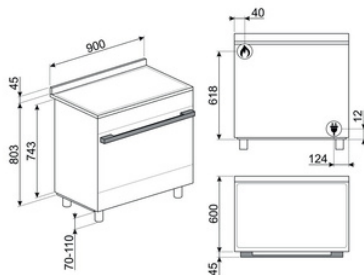

Handle Colour: Brushed stainless steel

Control knobs: Smeg Portofino

No. of controls: 8

Feet: Black

Storage compartment: Door

External Dimensions

- ① H 900 mm
- ② W 900 mm
- ③ D 600 mm