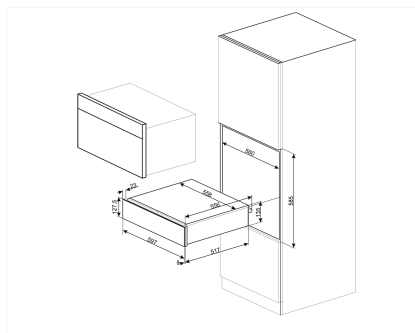

Linea Aesthetic CPR115B3

Reheat Drawer

Keep warm: Yes

Reheating: Yes

Defrost: Yes

Dish warmer: Yes

Proofing: Yes

Mug warmer: Yes

Type of control setting: Control knobs

Type of temperature control: Electro-mechanic

No. of controls: 1

Controls colour: Steel effect

Capacity: 21 l

Opening mechanism: Push-pull

Base material: Stainless steel

Max weight allowance: 15 kg

Maximum drawer loading weight: 85 kg

Accessories included: Silicone antislip mat

Nominal power: 400 W

Current: 2 A

Voltage (V): 220-240 V

Frequency (Hz): 50-60 Hz

External Dimensions

① H 135 mm

② W 597 mm

③ D 538 mm