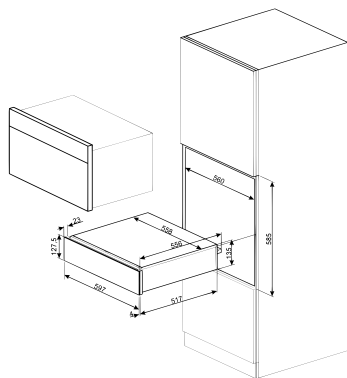

Linea Aesthetic CPR115N

Warming drawer with knob, 15 cm

Type of control setting:Control knobs

Type of temperature control:Electro-mechanic

No. of controls:1

Controls colour:Stainless steel

Capacity:21 l

Opening mechanism:Push-pull

Base material:Stainless steel

Max weight allowance:15 kg

Maximum drawer loading weight:85 kg

Nominal power:400 W

Current:2 A

Voltage (V):220-240 V

Frequency (Hz):50-60 Hz

Keep warm

Reheating

Defrost

Dish warmer

Proofing

Mug warmer

External Dimensions

① H 135 mm

② W 597 mm

③ D 538 mm