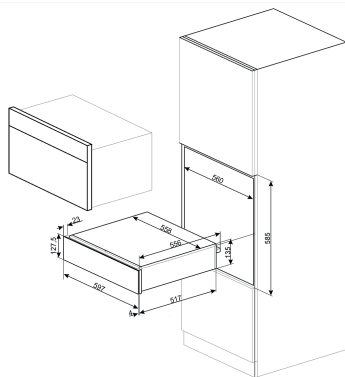

CPR115N

Lin

Reheat Drawer

Colour: Black
Finishing: Glossy black
Aesthetics: Linea
Material: Glass
Front panel: Full glass
Keep warm: Yes
Reheating: Yes
Defrost: Yes
Dish warmer: Yes
Proofing: Yes
Mug warmer: Yes
Type of control setting: Control knobs
No. of controls: 1
Controls colour: Steel effect
Capacity: 21 l
Opening mechanism: Push-pull
Base material: Stainless steel
Max weight allowance: 15 kg
Maximum drawer loading weight: 85 kg
Accessories included: Silicone antislip mat

External Dimensions

- ① H 135 mm
- ② W 597 mm
- ③ D 538 mm