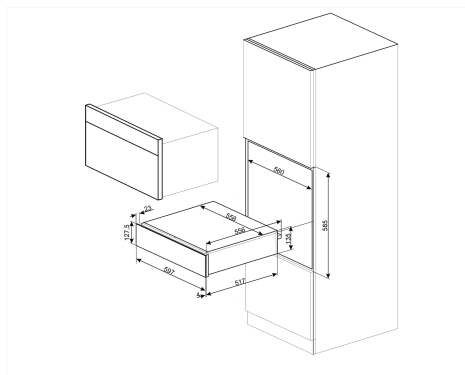

CPR315X Classica Aesthetic

Reheat Drawer

Product Family: Drawer

Type: Reheat

Commercial height: 15 cm

EAN code: 8017709250256

Colour: Stainless steel

Finishing: Fingerproof

Mug warmer: Yes

Capacity: 21 l

Opening mechanism: Push-pull

Base material: Stainless steel

External Dimensions

① H 135 mm

② W 597 mm

③ D 538 mm