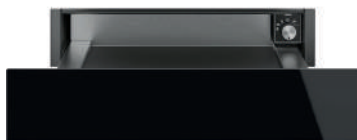

## Dolce Stil Novo Aesthetic CPR615NR

### Reheat Drawer

Keep warm: Yes  
Reheating: Yes  
Defrost: Yes  
Dish warmer: Yes  
Proofing: Yes  
Mug warmer: Yes  
Type of control setting: Control knobs  
No. of controls: 1  
Controls colour: Steel effect  
Capacity: 21 l  
Opening mechanism: Push-pull  
Base material: Stainless steel  
Max weight allowance: 15 kg  
Maximum drawer loading weight: 85 kg  
Accessories included: Silicone antislip mat  
Nominal power: 400 W  
Current: 2 A  
Voltage (V): 240-220 V  
Frequency (Hz): 60-50 Hz

### External Dimensions

- ① H 135 mm
- ② W 597 mm
- ③ D 538 mm