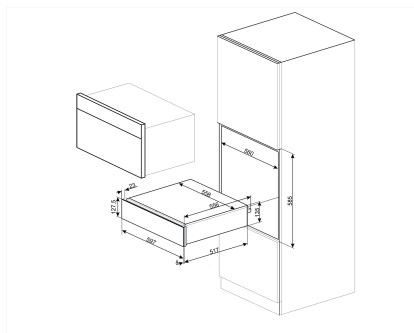

### Reheat Drawer

Keep warm: Yes  
Reheating: Yes  
Defrost: Yes  
Dish warmer: Yes  
Proofing: Yes  
Mug warmer: Yes  
Type of control setting: Control knobs  
No. of controls: 1  
Controls colour: Steel effect  
Capacity: 21 l  
Opening mechanism: Push-pull  
Base material: Stainless steel  
Max weight allowance: 15 kg  
Maximum drawer loading weight: 85 kg  
Accessories included: Silicone antislip mat  
Nominal power: 400 W  
Current: 2 A  
Voltage (V): 240-220 V  
Frequency (Hz): 60-50 Hz

### External Dimensions

- ① H 135 mm
- ② W 597 mm
- ③ D 538 mm