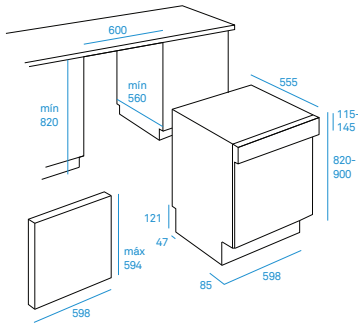

DBE 2B19 A X

Semi-integrated dishwasher

14 Place setting
6 programs
Energy Class: A +
43 Db(A) noise level
Fast & Clean
Intensive program
Push & Go
%100 stainless steel
Back feet adjustment from front
Indicator pilots for : Selected program,
lack of salt and rinse aid
Eco program
5 positions water softener with
electronic adjustment
Adjustable upper basket

External Dimensions

- ① 900/820mm
- ② 598mm
- ③ 555mm

FAST & CLEAN, PUSH & GO, AND (AUTO) INTENSIVE

Indesit's most effective cleaning performance in just 28 minutes
Does not include a drying cycle.
Clean & dry dishes with just one push
The best cleaning results for stubborn, baked-on dirt. Also available with auto clean technology.
Designed for smaller loads, enjoy clean dishes without having to wait to fully fill your dishwasher or use unnecessary electricity and water.