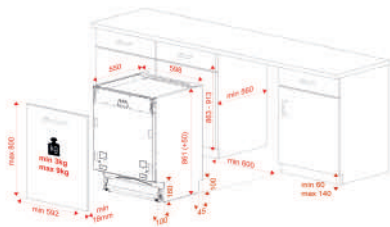

AquaStop and AquaSafe safety systems

Low salt and rinse indicator

Third sprayer

Beam on floor

Noise level: 46 dBA

External Dimensions

- ① H 861 mm
- ② W 598 mm
- ③ D 550 mm