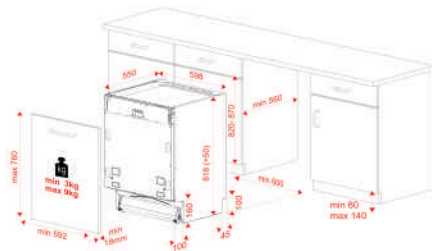

Push-up adjustable upper basket

Noise level: 42 dBA

Adjustable back feet from front

Sliding Detergent drawer

## External Dimensions

- ① H 818 mm
- ② W 598 mm
- ③ D 550 mm