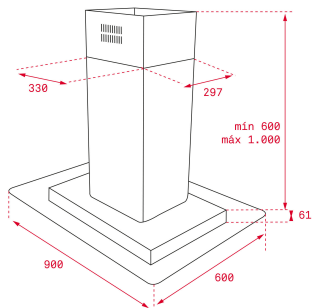

DG3 ISLA 980 ISLAND

LED

Stop Delay
Timer