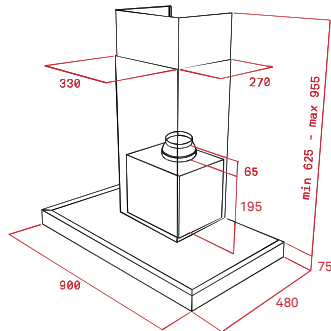

MAESTRO DPL 985.1 T

Decorative hood

Eco power

Fireplace hood
Straight shape
EcoPower engine
3 power levels + 1 Turbo
Touch control
White color display
4 LEDs
Stainless steel panel; 2 aluminum filters
Glass top, increased rigidity
timer
Filter saturation indicator
Energy class: A

Color

Stainless Steel-Black glass upper part

External Dimensions

● W 900 mm

Exhaust capacities:

Free Outlet: 920 m³ / h
Turbo: 782 m³ / h
Max.: 629 m³ / h
Min.: 331 m³ / h
Noise level according to EU 65/2014:
Turbo: 69 dB
Max.: 66 dB
Min.: 54 dB