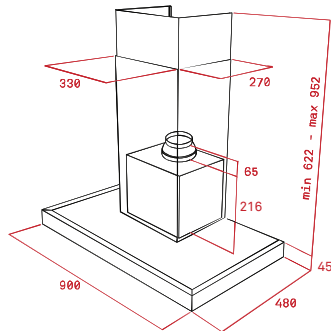

TOTAL DSH 985

Ultraslim decorative hood

Eco power

Backlit electronic control with white display

Conventional aspiration

3 speeds + 1 intensive

Exhaust capacities:

Free Outlet (m³/h) 920

Max. (m³/h) 807

Min. (m³/h) 315

Noise (LwA) Max Speed 68 dB

Noise (LwA) Min Speed 54 dB

LED illumination

3/2/2 stainless steel-aluminium filters

Stop delay timer

Color

Stainless steel

External Dimensions

➔ W 900 mm

ULTRASLIM, THE PUREST DESIGN

Teka adopts the path of simplicity and elegance, this time with its new Ultraslim hood range. Optimization of the manufacturing process has enabled us to produce an extra-thin design with a body height of 45mm, allowing you to tailor your kitchen to the purest design. You can have a cooker hood that suits your style to a tee!