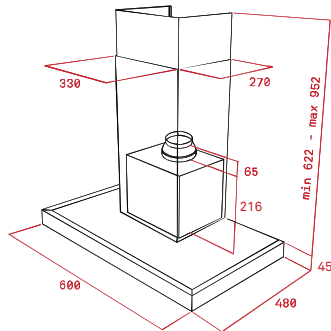

EASY DSJ 650

Ultraslim decorative hood

Push Buttons Control Panel
Operating Pilot Light
Conventional Aspiration Type
3 Speeds
Exhaust capacities:
Free Outlet (m³/h): 475
Max. (m³/h): 380
Min. (m³/h): 234
Noise (LwA) Max Speed 64 dB
Noise (LwA) Min Speed 49 dB
3/2/2 aluminum filter

Color

Stainless Steel

External Dimensions

➔ W 600 mm