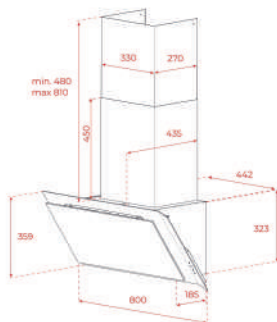

MAESTRO DVI 88-G1 EOS BM

LED

Perimeter
extraction

Stop Delay
Timer

Fresh AIR