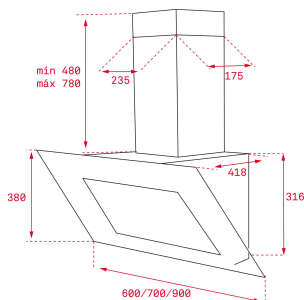

DVT 950

LED

Perimeter
extraction

Stop Delay
Timer