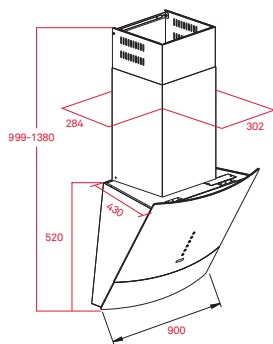

MAESTRO DVU 590

Vertical decorative hood

Eco power

Vertical decorative hood
Touch control panel
Remote control
Operating pilot light
Conventional aspiration
3 speeds
Exhaust capacities:
Free Outlet (m³/h): 553
Max. (m³/h): 538
Min. (m³/h): 443
Noise (LwA) Max Speed 59 dB
Noise (LwA) Min Speed 50 dB
LED illumination
2 aluminium filters
Stop delay timer

Color

Black

External Dimensions

➔ W 900 mm