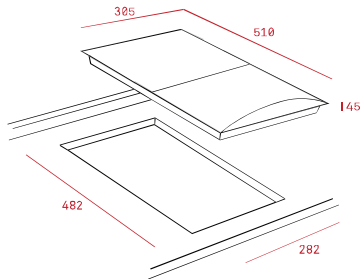

EFX 30 1G AI AL DR CI