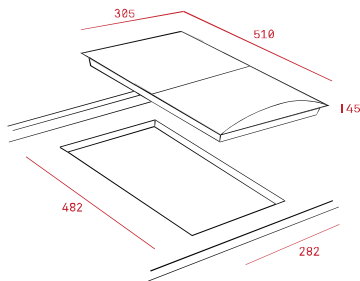

TEKA
KLANGSTEIN 1924

EFX 30.1 2G AI AL CI