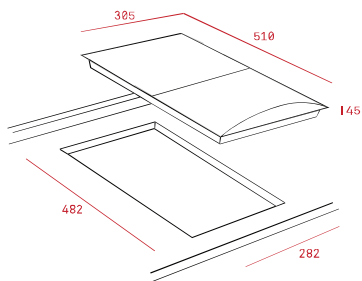

EFX 30.1 BBQ-GRILL

Modular hob

Barbacue
Stainless steel surface
Cast iron grid
Metallic looking frontal knob
Overheating cut-off system
1 electric resistance
Max.nominal power: 2400 W

External Dimensions

⬆ H 510 mm
➡ W 305 mm