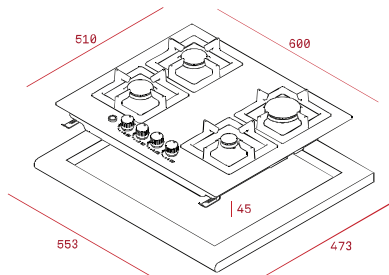

EFX 60 2G 2H

60 cm gas hob

Cast iron grids
Metal looking frontal knobs
Auto-ignition
Auto-lock safety device
High efficiency burners
4 cooking zones:
1 semi fast burner (1,75 kW)
1 auxiliary burner (1,00 kW)
1 high light (180 mm Ø) 1800 W
1 high light (145 mm Ø) 1200 W
Gas typology: LPG (butane/ propane),
natural

External Dimensions

- H 510 mm
- W 600 mm